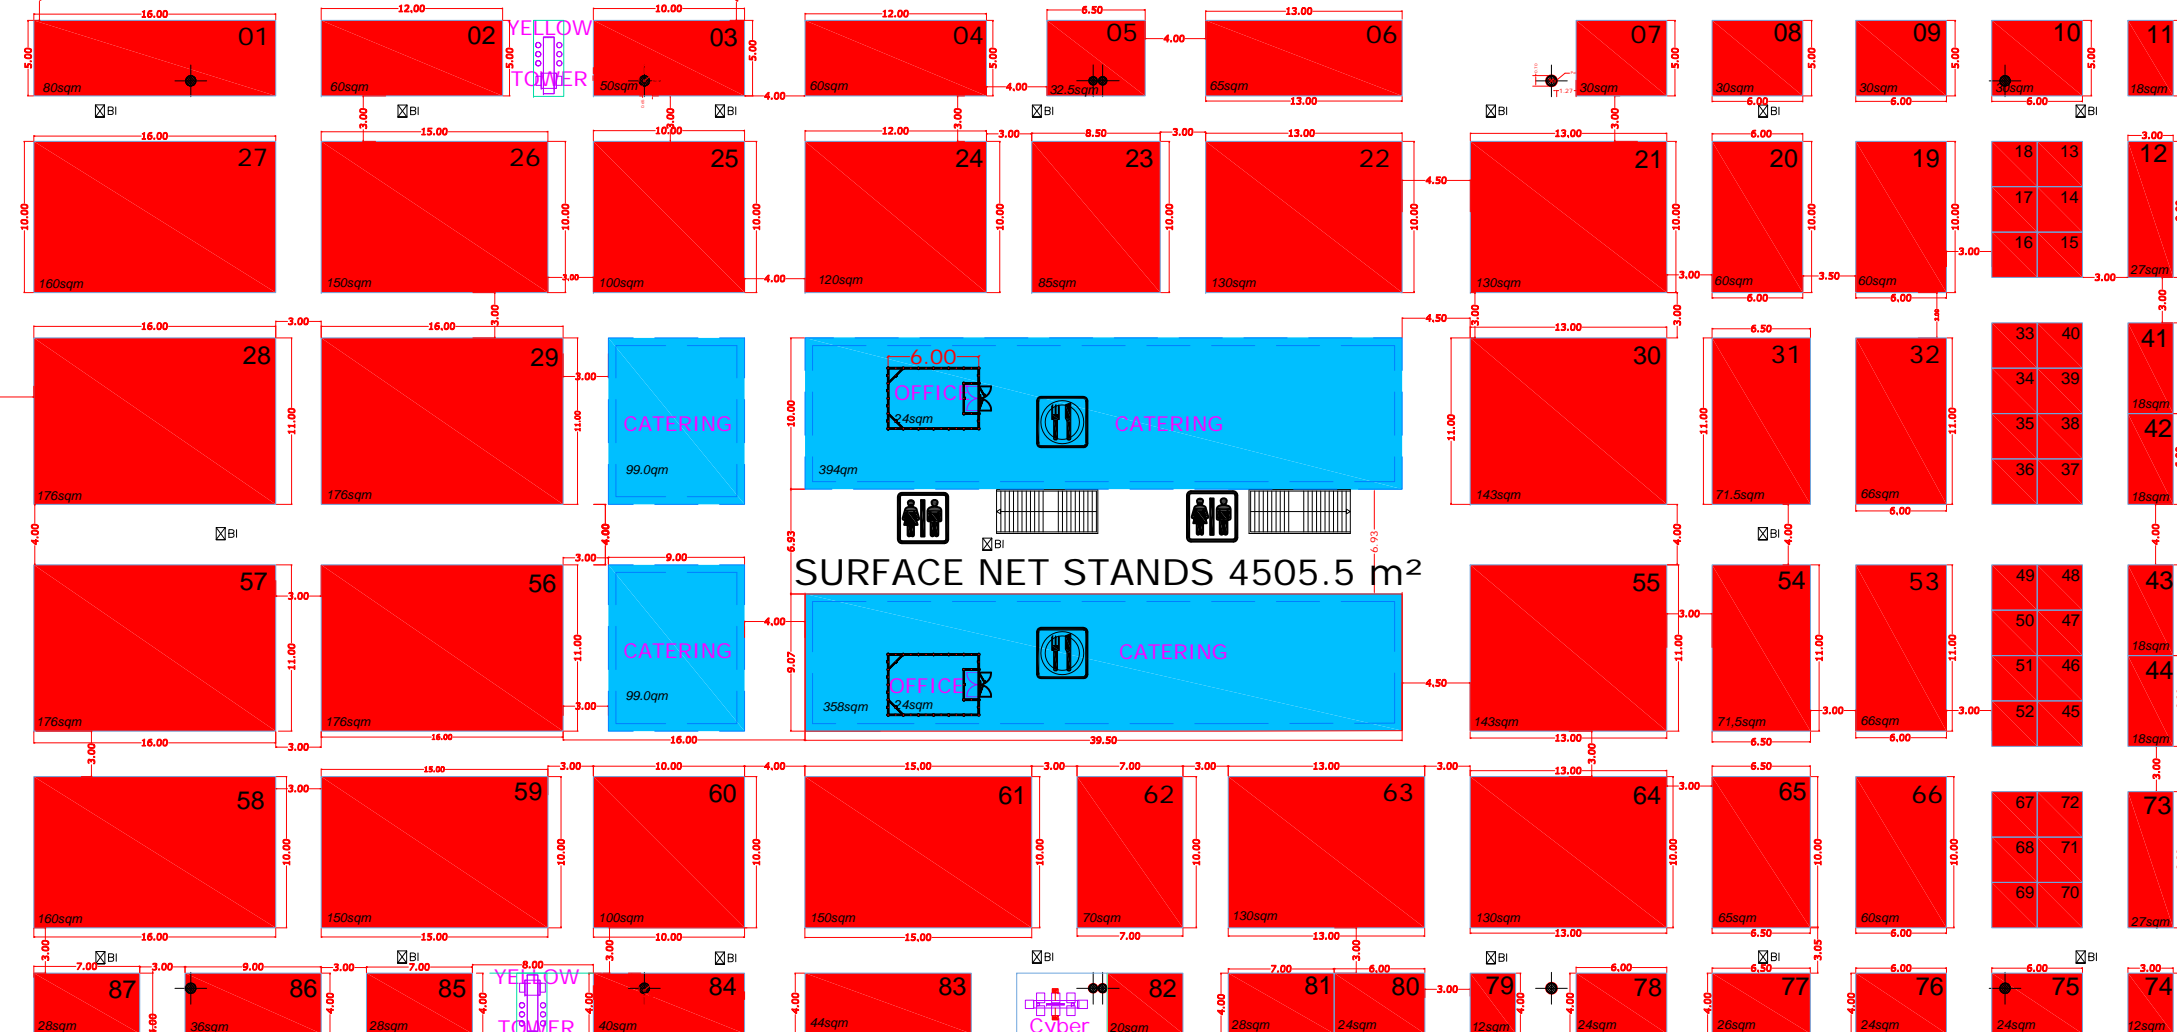

4.00
48sqm

EULAR 2019

12th to 15th June 2019

IFEMA Madrid

Hall 10 - Village- 1500 m² / Expo-4505.5 m² nets

2 mm/m Print A3

Date de création 11/09/2018
Date de modification 11/09/2018

Version 4_HE/MP

ACCESO A CAFETERIA DESDE PABELLON

10G

10F

VILLAGE
1500sqm

POSTERS 346 FACES

SURFACE NET STANDS 4505.5 m²

POSTERS 504 FACES

10A

10B

10C

10D